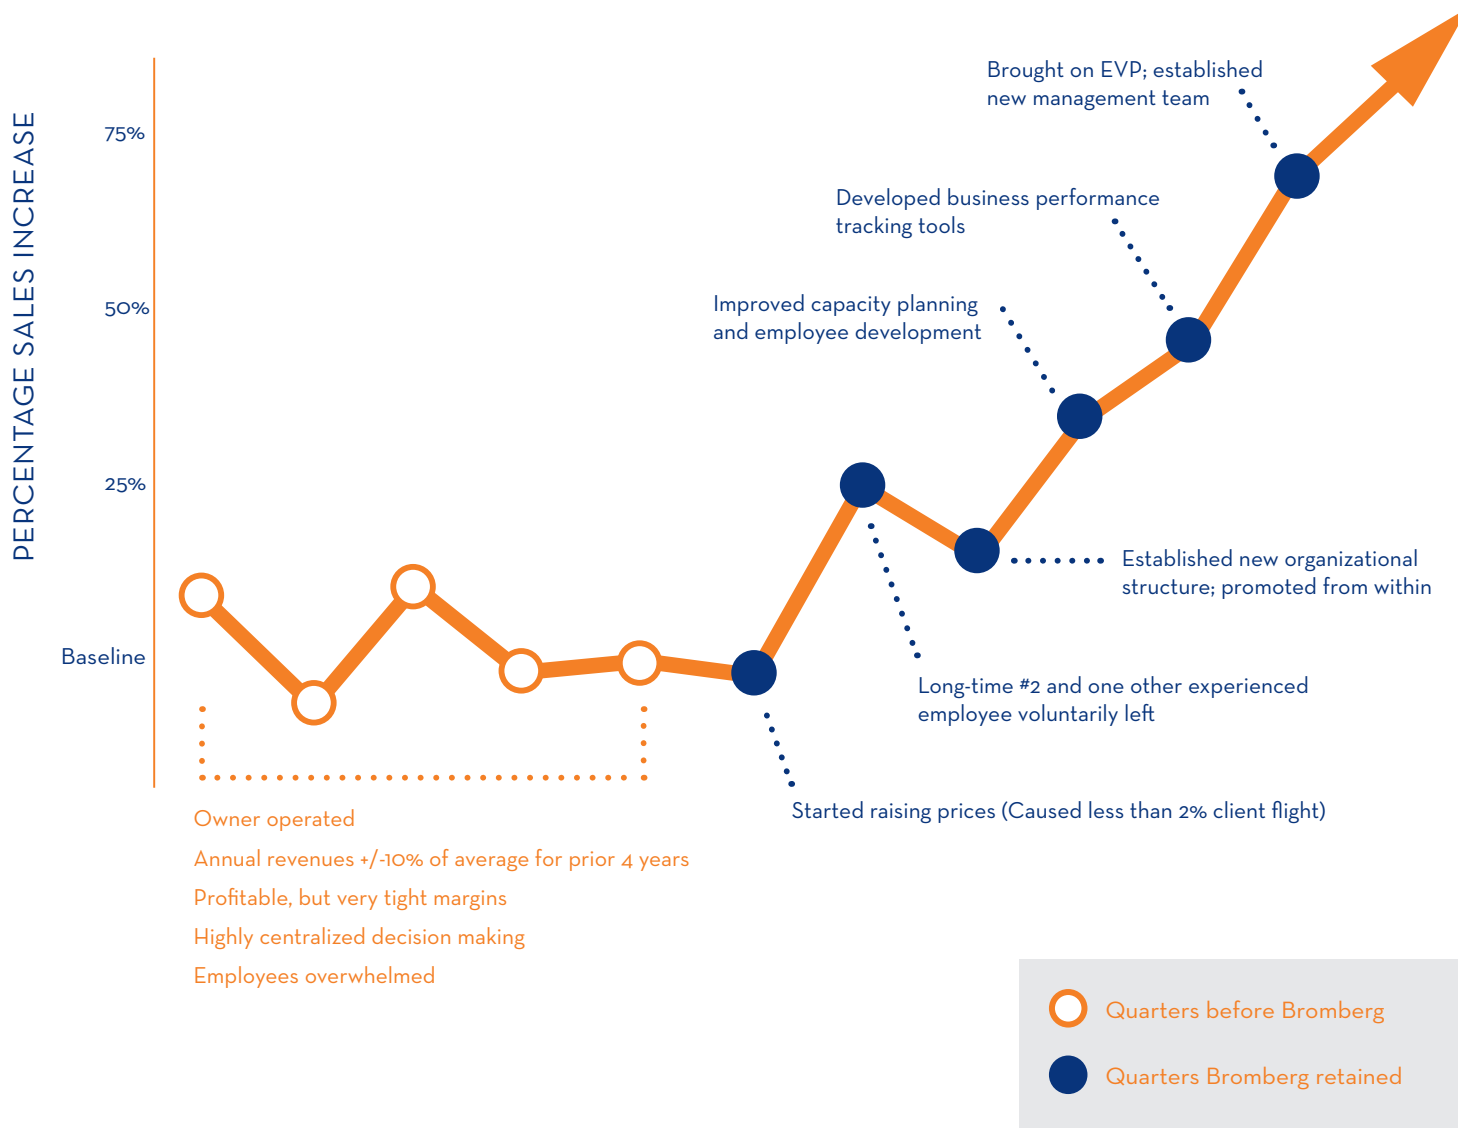

CASE STUDY

METHODS IN ACTION at 20 Year-Old Professional Services Firm

BROMBERG LLC

RESULTS

Owner focus & peace of mind

Cohesive management team

Increased project margins

Sustainable workloads

Employee growth opportunities